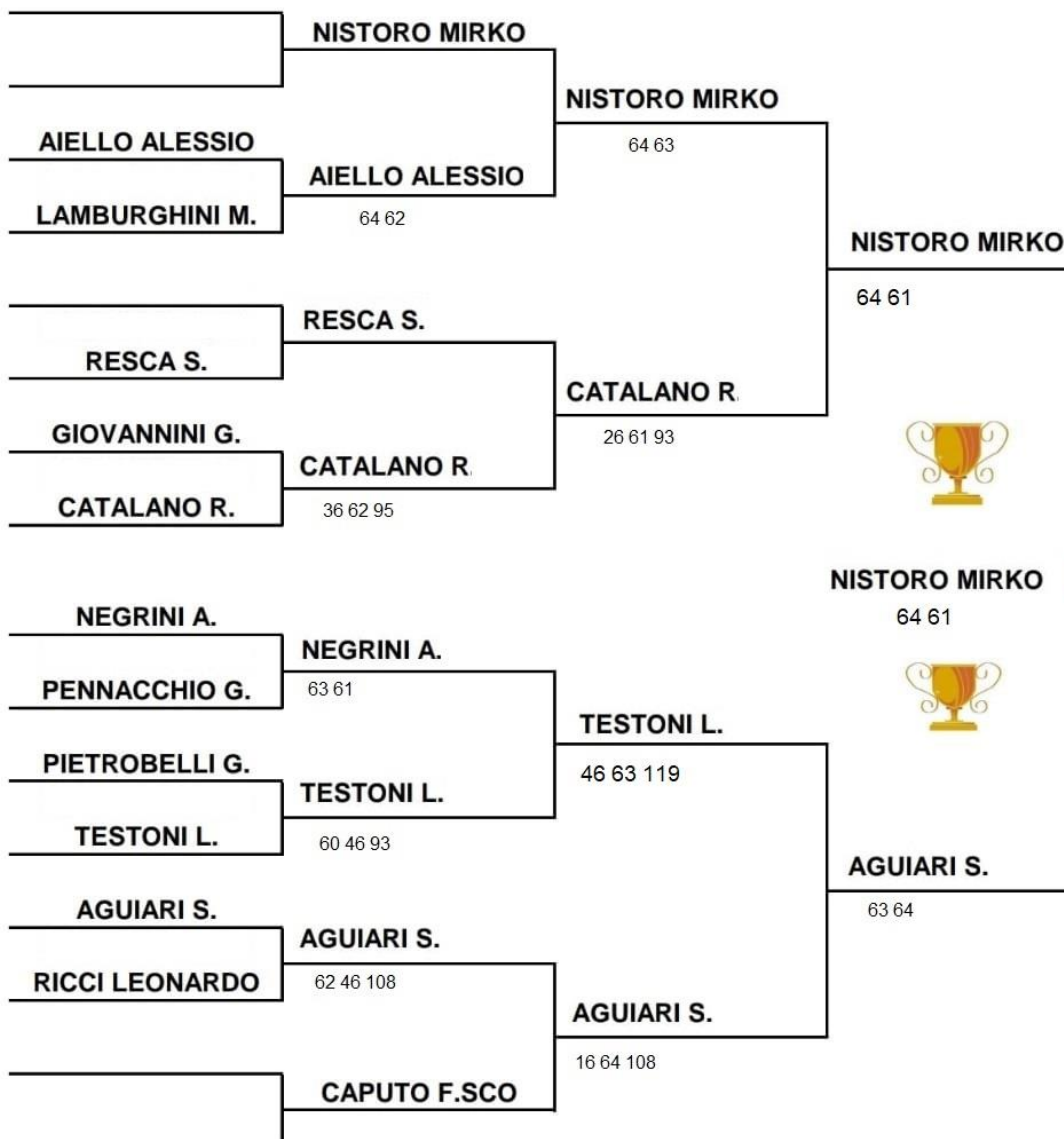

SINGOLARE MASCHILE A.S.D. LA BAITA

FUN PLAYER + MID PLAYER + TOP PLAYER

100

200

400

500 / 750

SINGOLARE MASCHILE A.S.D. LA BAITA

MAX PLAYER